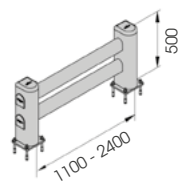

# Rack end Barriers

LM

DIFFERENT SIZES ON REQUEST

FAST AND EASY TO INSTALL

M12 GALVANISED STEEL

LM 2000x500 MODULAR

Packing Colour **B** **M**  
unpacked on pallet

Equipped with accessories

LM 1100x500  
LM 2400x500

Length 1.100 / 2.400 mm  
Packing Colour **B** **M**  
unpacked on pallet

Equipped with accessories