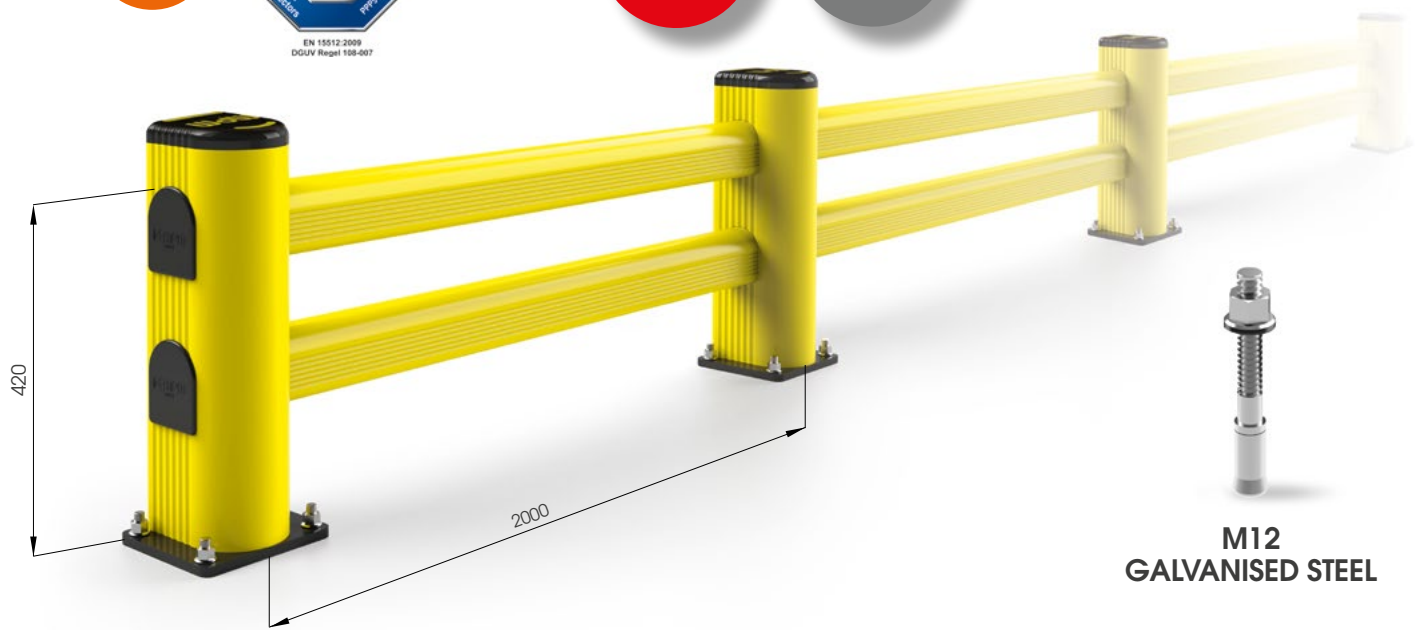

# Rack end Barriers

LM

DIFFERENT SIZES ON REQUEST

FAST AND EASY TO INSTALL

M12 GALVANISED STEEL

LM 2000x500 MODULAR

Packing Colour **B** **M**  
unpacked on pallet

Equipped with accessories

LM 1100x500  
LM 2400x500

Length 1.100 / 2.400 mm  
Packing Colour **B** **M**  
unpacked on pallet

Equipped with accessories